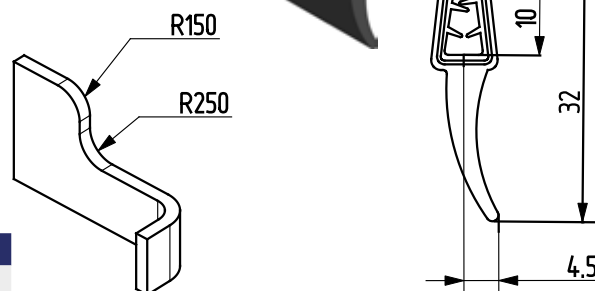

Part no.	Material
90GU-E07-00	NBR

Part no.	Material
90GU-E17-00	EPDM/PVC

Part no.	Material
90GU-E18-00	EPDM

Part no.	Material
90GU-E19-00	EPDM/PVC

Part no.	Material
90GU-E20-00	EPDM/PVC

Part no.	Material
90GU-E21-00	EPDM

Part no.	Material
90GU-E22-00	EPDM/PVC

Part no.	Material
90GU-E23-00	EPDM/PVC

Part no.	Material
90GU-E25-00	EPDM/PVC

Self-gripping gasketing

Part no.	Material	A	B	C	D	E	F
90GU-E15-00*	EPDM	12.6	3	4	4	5	6
90GU-E14-00**	EPDM	19	2.5	6	7	8	8
90GU-E16-00**	EPDM	16	3	4	7	7	7

Note:

*combined with 90GU-E12-00
 **combined with 90GU-E13-00

Part no.	Material
90GU-E12-00	EPDM

Part no.	Material
90GU-E13-00	EPDM

Window rubber profile

Part no.	Material
90GU-E11-00	EPDM

Self-adhesive gasketing