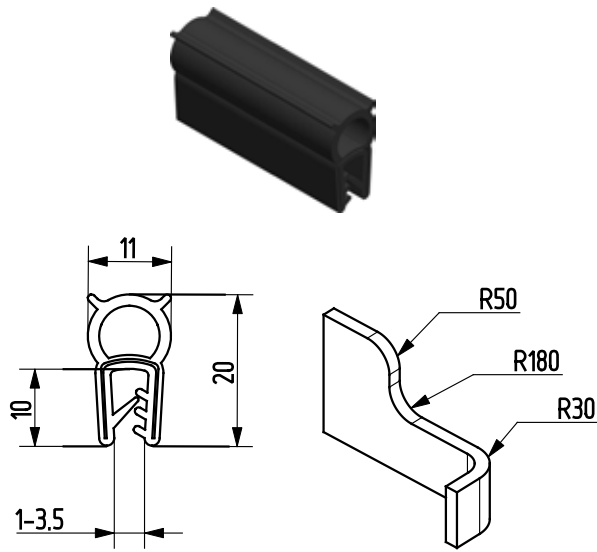

GASKETING

Gasket

Part no.	Material
90GU-E01-00	EPDM

Part no.	Material
90GU-E02-00	EPDM

Part no.	Material
90GU-E03-00	EPDM

Part no.	Material
90GU-E04-00	EPDM

Part no.	Material
90GU-E05-00	NBR

Part no.	Material
90GU-E06-00	EPDM

Part no.	Material
90GU-E07-00	NBR

Part no.	Material
90GU-E17-00	EPDM/PVC

Part no.	Material
90GU-E18-00	EPDM

Part no.	Material
90GU-E19-00	EPDM/PVC

Part no.	Material
90GU-E20-00	EPDM/PVC

Part no.	Material
90GU-E21-00	EPDM

Part no.	Material
90GU-E22-00	EPDM/PVC

Part no.	Material
90GU-E23-00	EPDM/PVC

Part no.	Material
90GU-E25-00	EPDM/PVC

Self-gripping gasketing

Part no.	Material	A	B	C	D	E	F
90GU-E15-00*	EPDM	12.6	3	4	4	5	6
90GU-E14-00**	EPDM	19	2.5	6	7	8	8
90GU-E16-00**	EPDM	16	3	4	7	7	7

Note:

*combined with 90GU-E12-00
 **combined with 90GU-E13-00

Part no.	Material
90GU-E12-00	EPDM

Part no.	Material
90GU-E13-00	EPDM

Window rubber profile

Part no.	Material
90GU-E11-00	EPDM

Self-adhesive gasketing