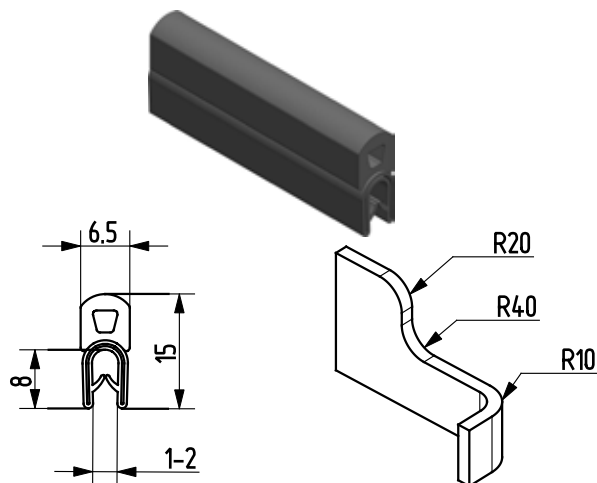

GASKETING

Gasket

Part no.	Material
90GU-E01-00	EPDM

Part no.	Material
90GU-E02-00	EPDM

Part no.	Material
90GU-E03-00	EPDM

Part no.	Material
90GU-E04-00	EPDM

Part no.	Material
90GU-E05-00	NBR

Part no.	Material
90GU-E06-00	EPDM

Part no.	Material
90GU-E07-00	NBR

Part no.	Material
90GU-E17-00	EPDM/PVC

Part no.	Material
90GU-E18-00	EPDM

Part no.	Material
90GU-E19-00	EPDM/PVC

Part no.	Material
90GU-E20-00	EPDM/PVC

Part no.	Material
90GU-E21-00	EPDM

Part no.	Material
90GU-E22-00	EPDM/PVC

Part no.	Material
90GU-E23-00	EPDM/PVC

Part no.	Material
90GU-E25-00	EPDM/PVC

Self-gripping gasketing

Part no.	Material	A	B	C	D	E	F
90GU-E15-00*	EPDM	12.6	3	4	4	5	6
90GU-E14-00**	EPDM	19	2.5	6	7	8	8
90GU-E16-00**	EPDM	16	3	4	7	7	7

Note:

*combined with 90GU-E12-00
 **combined with 90GU-E13-00

Part no.	Material
90GU-E12-00	EPDM

Part no.	Material
90GU-E13-00	EPDM

Window rubber profile

Part no.	Material
90GU-E11-00	EPDM

Self-adhesive gasketing