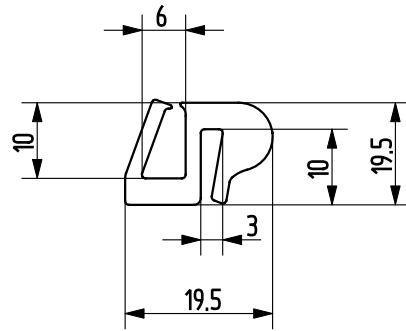

Note:

*combined with 90GU-E12-00
 **combined with 90GU-E13-00

Part no.	Material
90GU-E12-00	EPDM

Part no.	Material
90GU-E13-00	EPDM

Window rubber profile

Part no.	Material
90GU-E11-00	EPDM

Self-adhesive gasketing