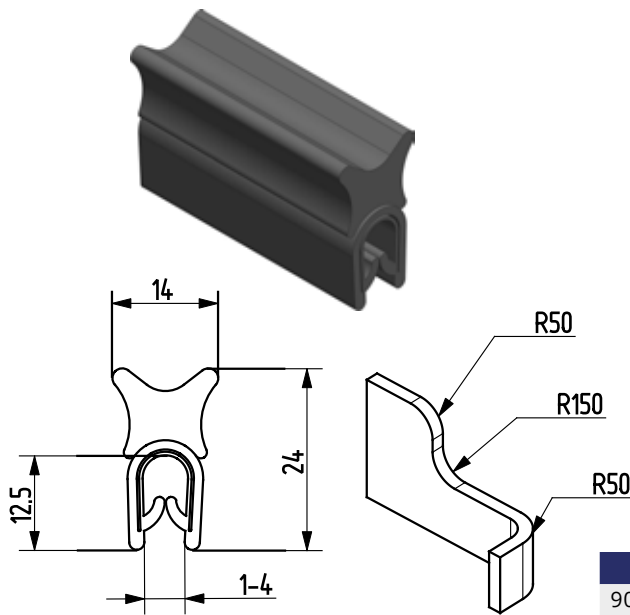

GASKETING

Gasket

Part no.	Material
90GU-E01-00	EPDM

Part no.	Material
90GU-E02-00	EPDM

Part no.	Material
90GU-E03-00	EPDM

Part no.	Material
90GU-E04-00	EPDM

Part no.	Material
90GU-E05-00	NBR

Part no.	Material
90GU-E06-00	EPDM

Part no.	Material
90GU-E07-00	NBR

Part no.	Material
90GU-E17-00	EPDM/PVC

Part no.	Material
90GU-E18-00	EPDM

Part no.	Material
90GU-E19-00	EPDM/PVC

Part no.	Material
90GU-E20-00	EPDM/PVC

Part no.	Material
90GU-E21-00	EPDM

Part no.	Material
90GU-E22-00	EPDM/PVC

Part no.	Material
90GU-E23-00	EPDM/PVC

Part no.	Material
90GU-E25-00	EPDM/PVC

Self-gripping gasketing

Part no.	Material	A	B	C	D	E	F
90GU-E15-00*	EPDM	12.6	3	4	4	5	6
90GU-E14-00**	EPDM	19	2.5	6	7	8	8
90GU-E16-00**	EPDM	16	3	4	7	7	7

Note:

*combined with 90GU-E12-00
 **combined with 90GU-E13-00

Part no.	Material
90GU-E12-00	EPDM

Part no.	Material
90GU-E13-00	EPDM

Window rubber profile

Part no.	Material
90GU-E11-00	EPDM

Self-adhesive gasketing