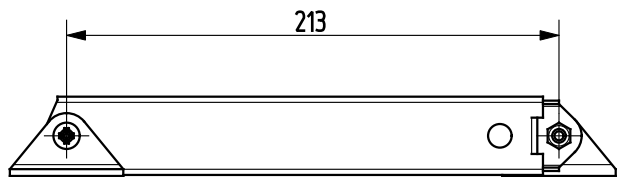

## ACCESSORIES

Part no.	Material	Surface
90KO-HT001-00	1.4305	-
90KO-HT002-00	1.4571	-

Part no.	Material	Surface
90ZA-HT001-00	zinc die	-

Part no.	Material	Surface
90KO-HT036-00	1.4305	-

Telescopic cover stay AISI 304

Part no.	Material	Surface
90KO-KIT001-00	1.4301	-

Part no.	Material	Surface
90ST-KIT001-01	ST	zinc plated