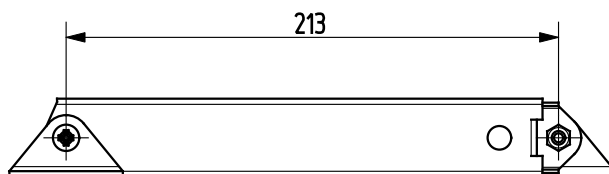

## ACCESSORIES

Part no.	Material	Surface
90KO-HT001-00	1.4305	-
90KO-HT002-00	1.4571	-

Part no.	Material	Surface
90ZA-HT001-00	zinc die	-

Part no.	Material	Surface
90KO-HT036-00	1.4305	-

Telescopic cover stay AISI 304

Part no.	Material	Surface
90KO-KIT001-00	1.4301	-

Part no.	Material	Surface
90ST-KIT001-01	ST	zinc plated