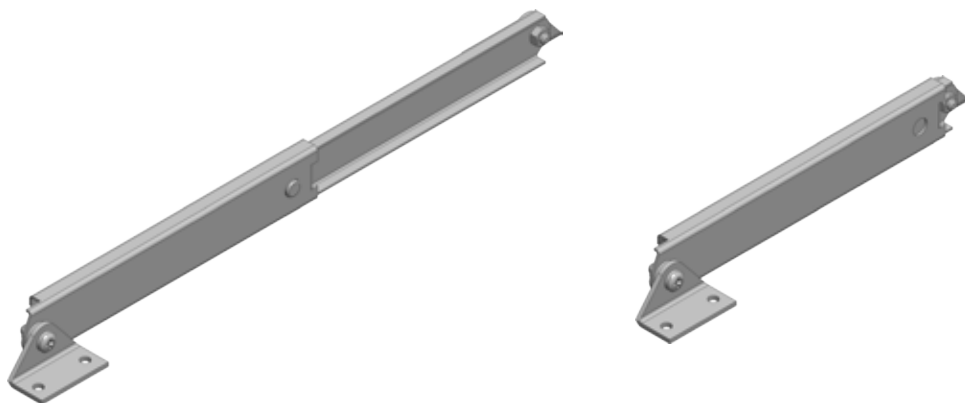

## ACCESSORIES

Part no.	Material	Surface
90KO-HT001-00	1.4305	-
90KO-HT002-00	1.4571	-

Part no.	Material	Surface
90ZA-HT001-00	zinc die	-

Part no.	Material	Surface
90KO-HT036-00	1.4305	-

Telescopic cover stay AISI 304

Part no.	Material	Surface
90KO-KIT001-00	1.4301	-

Part no.	Material	Surface
90ST-KIT001-01	ST	zinc plated