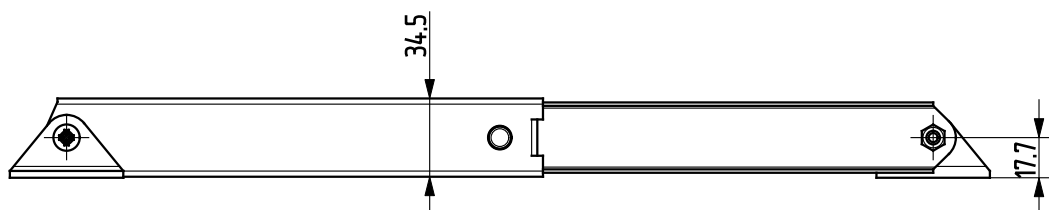

## ACCESSORIES

Part no.	Material	Surface
90KO-HT001-00	1.4305	-
90KO-HT002-00	1.4571	-

Part no.	Material	Surface
90ZA-HT001-00	zinc die	-

Part no.	Material	Surface
90KO-HT036-00	1.4305	-

Telescopic cover stay AISI 304

Part no.	Material	Surface
90KO-KIT001-00	1.4301	-

Part no.	Material	Surface
90ST-KIT001-01	ST	zinc plated