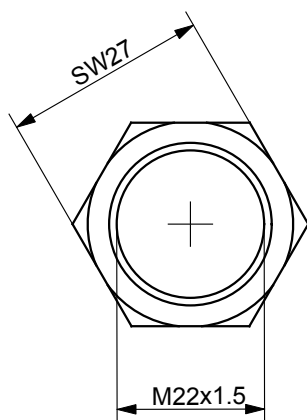

## ACCESSORIES

Part no.	Material	Surface
90KO-HT001-00	1.4305	-
90KO-HT002-00	1.4571	-

Part no.	Material	Surface
90ZA-HT001-00	zinc die	-

Part no.	Material	Surface
90KO-HT036-00	1.4305	-

Telescopic cover stay AISI 304

Part no.	Material	Surface
90KO-KIT001-00	1.4301	-

Part no.	Material	Surface
90ST-KIT001-01	ST	zinc plated