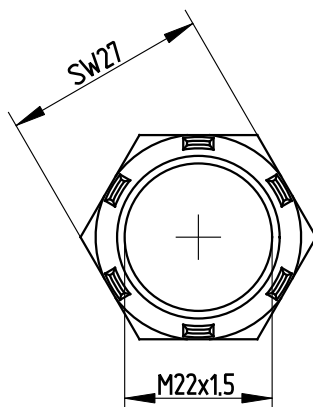

## ACCESSORIES

Part no.	Material	Surface
90KO-HT001-00	1.4305	-
90KO-HT002-00	1.4571	-

Part no.	Material	Surface
90ZA-HT001-00	zinc die	-

Part no.	Material	Surface
90KO-HT036-00	1.4305	-

Telescopic cover stay AISI 304

Part no.	Material	Surface
90KO-KIT001-00	1.4301	-

Part no.	Material	Surface
90ST-KIT001-01	ST	zinc plated