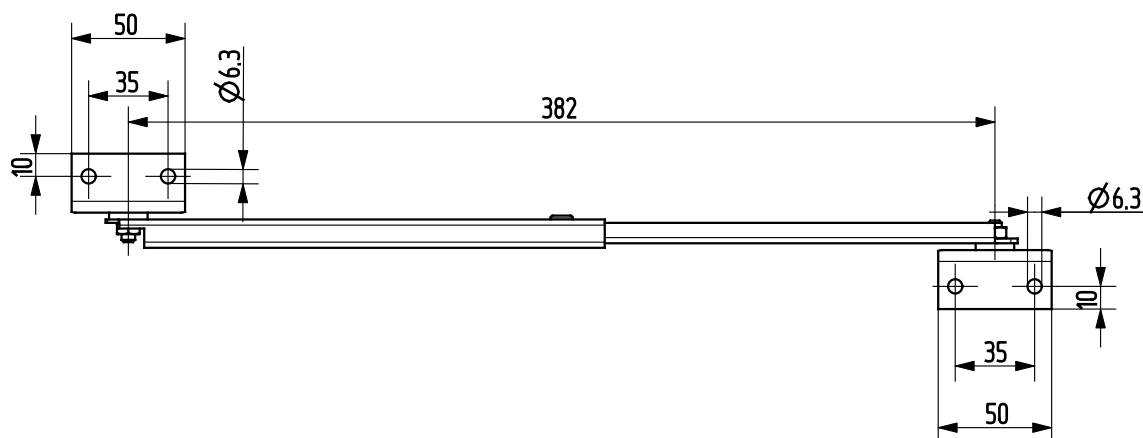

## ACCESSORIES

Part no.	Material	Surface
90KO-HT001-00	1.4305	-
90KO-HT002-00	1.4571	-

Part no.	Material	Surface
90ZA-HT001-00	zinc die	-

Part no.	Material	Surface
90KO-HT036-00	1.4305	-

Telescopic cover stay AISI 304

Part no.	Material	Surface
90KO-KIT001-00	1.4301	-

Part no.	Material	Surface
90ST-KIT001-01	ST	zinc plated