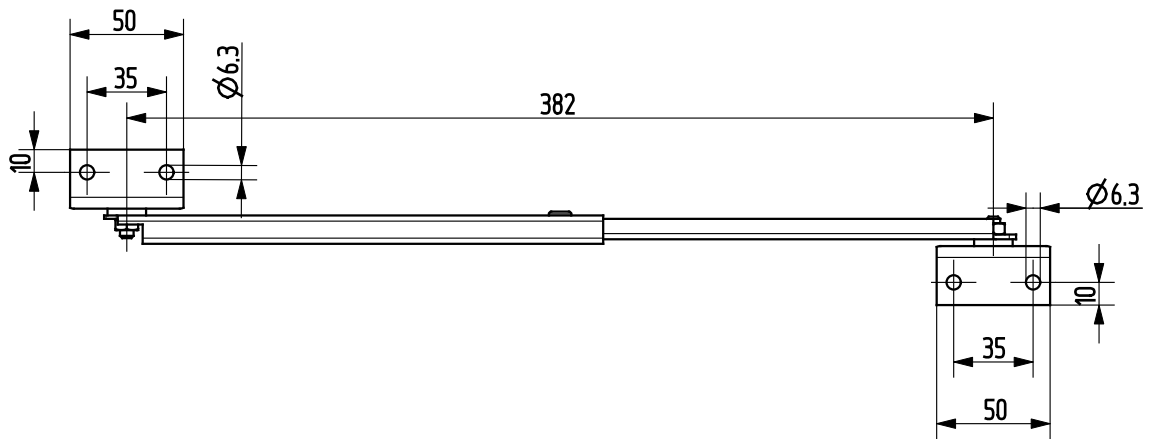

## ACCESSORIES

Part no.	Material	Surface
90KO-HT001-00	1.4305	-
90KO-HT002-00	1.4571	-

Part no.	Material	Surface
90ZA-HT001-00	zinc die	-

Part no.	Material	Surface
90KO-HT036-00	1.4305	-

Telescopic cover stay AISI 304

Part no.	Material	Surface
90KO-KIT001-00	1.4301	-

Part no.	Material	Surface
90ST-KIT001-01	ST	zinc plated