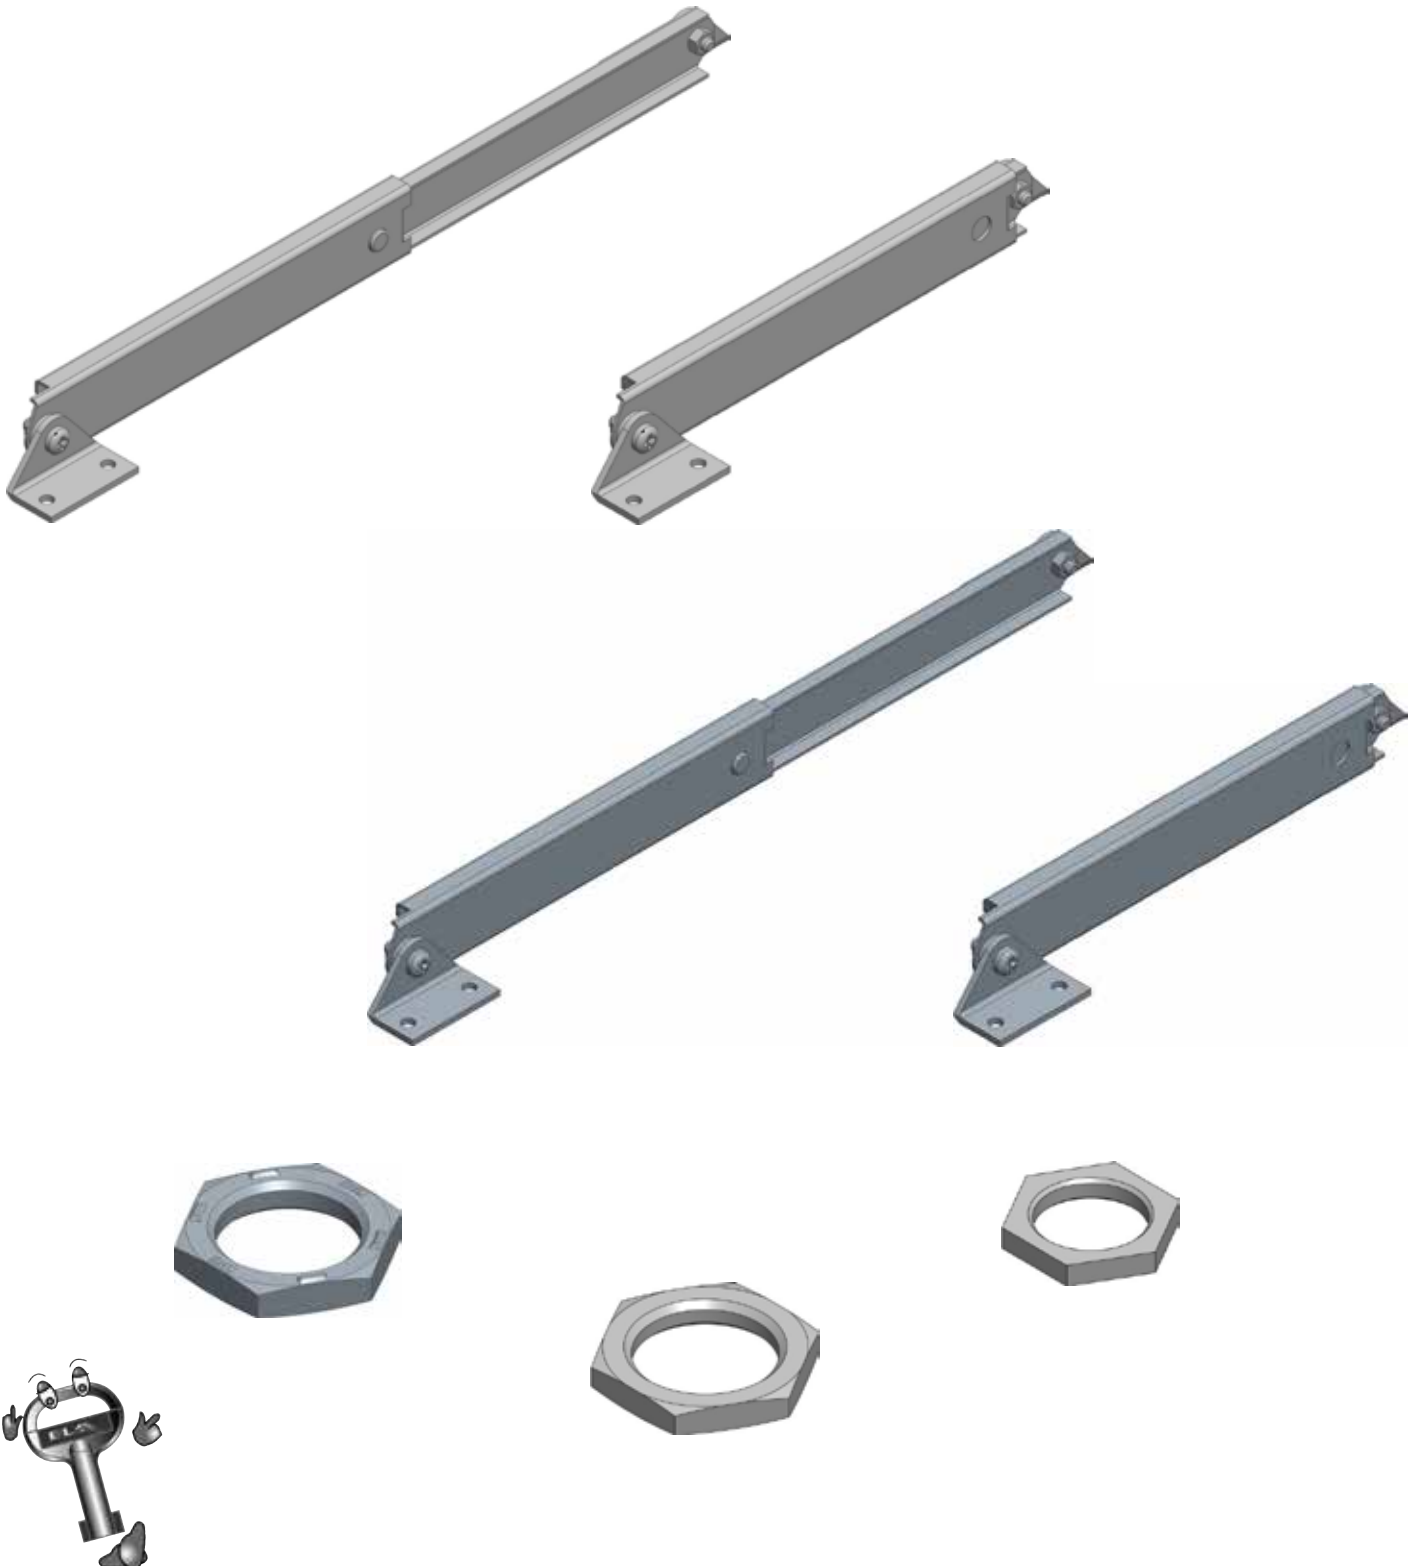

## ACCESSORIES

Part no.	Material	Surface
90KO-HT001-00	1.4305	-
90KO-HT002-00	1.4571	-

Part no.	Material	Surface
90ZA-HT001-00	zinc die	-

Part no.	Material	Surface
90KO-HT036-00	1.4305	-

Telescopic cover stay AISI 304

Part no.	Material	Surface
90KO-KIT001-00	1.4301	-

Part no.	Material	Surface
90ST-KIT001-01	ST	zinc plated