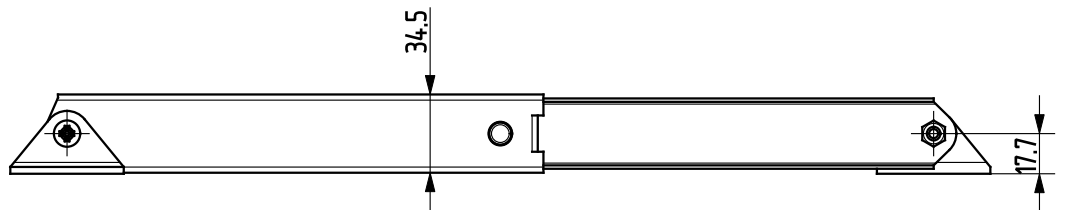

## ACCESSORIES

Part no.	Material	Surface
90KO-HT001-00	1.4305	-
90KO-HT002-00	1.4571	-

Part no.	Material	Surface
90ZA-HT001-00	zinc die	-

Part no.	Material	Surface
90KO-HT036-00	1.4305	-

Telescopic cover stay AISI 304

Part no.	Material	Surface
90KO-KIT001-00	1.4301	-

Part no.	Material	Surface
90ST-KIT001-01	ST	zinc plated