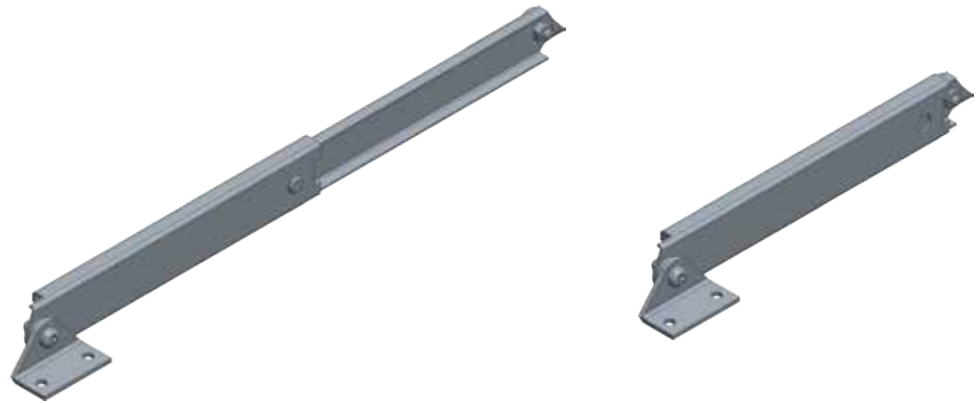

## ACCESSORIES

Part no.	Material	Surface
90KO-HT001-00	1.4305	-
90KO-HT002-00	1.4571	-

Part no.	Material	Surface
90ZA-HT001-00	zinc die	-

Part no.	Material	Surface
90KO-HT036-00	1.4305	-

Telescopic cover stay AISI 304

Part no.	Material	Surface
90KO-KIT001-00	1.4301	-

Part no.	Material	Surface
90ST-KIT001-01	ST	zinc plated