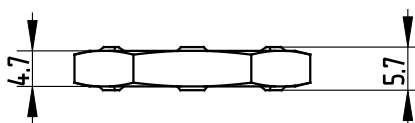

## ACCESSORIES

Part no.	Material	Surface
90KO-HT001-00	1.4305	-
90KO-HT002-00	1.4571	-

Part no.	Material	Surface
90ZA-HT001-00	zinc die	-

Part no.	Material	Surface
90KO-HT036-00	1.4305	-

Telescopic cover stay AISI 304

Part no.	Material	Surface
90KO-KIT001-00	1.4301	-

Part no.	Material	Surface
90ST-KIT001-01	ST	zinc plated