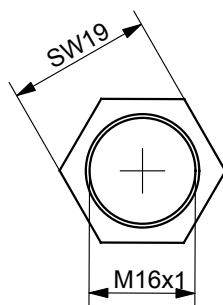

## ACCESSORIES

Part no.	Material	Surface
90KO-HT001-00	1.4305	-
90KO-HT002-00	1.4571	-

Part no.	Material	Surface
90ZA-HT001-00	zinc die	-

Part no.	Material	Surface
90KO-HT036-00	1.4305	-

Telescopic cover stay AISI 304

Part no.	Material	Surface
90KO-KIT001-00	1.4301	-

Part no.	Material	Surface
90ST-KIT001-01	ST	zinc plated